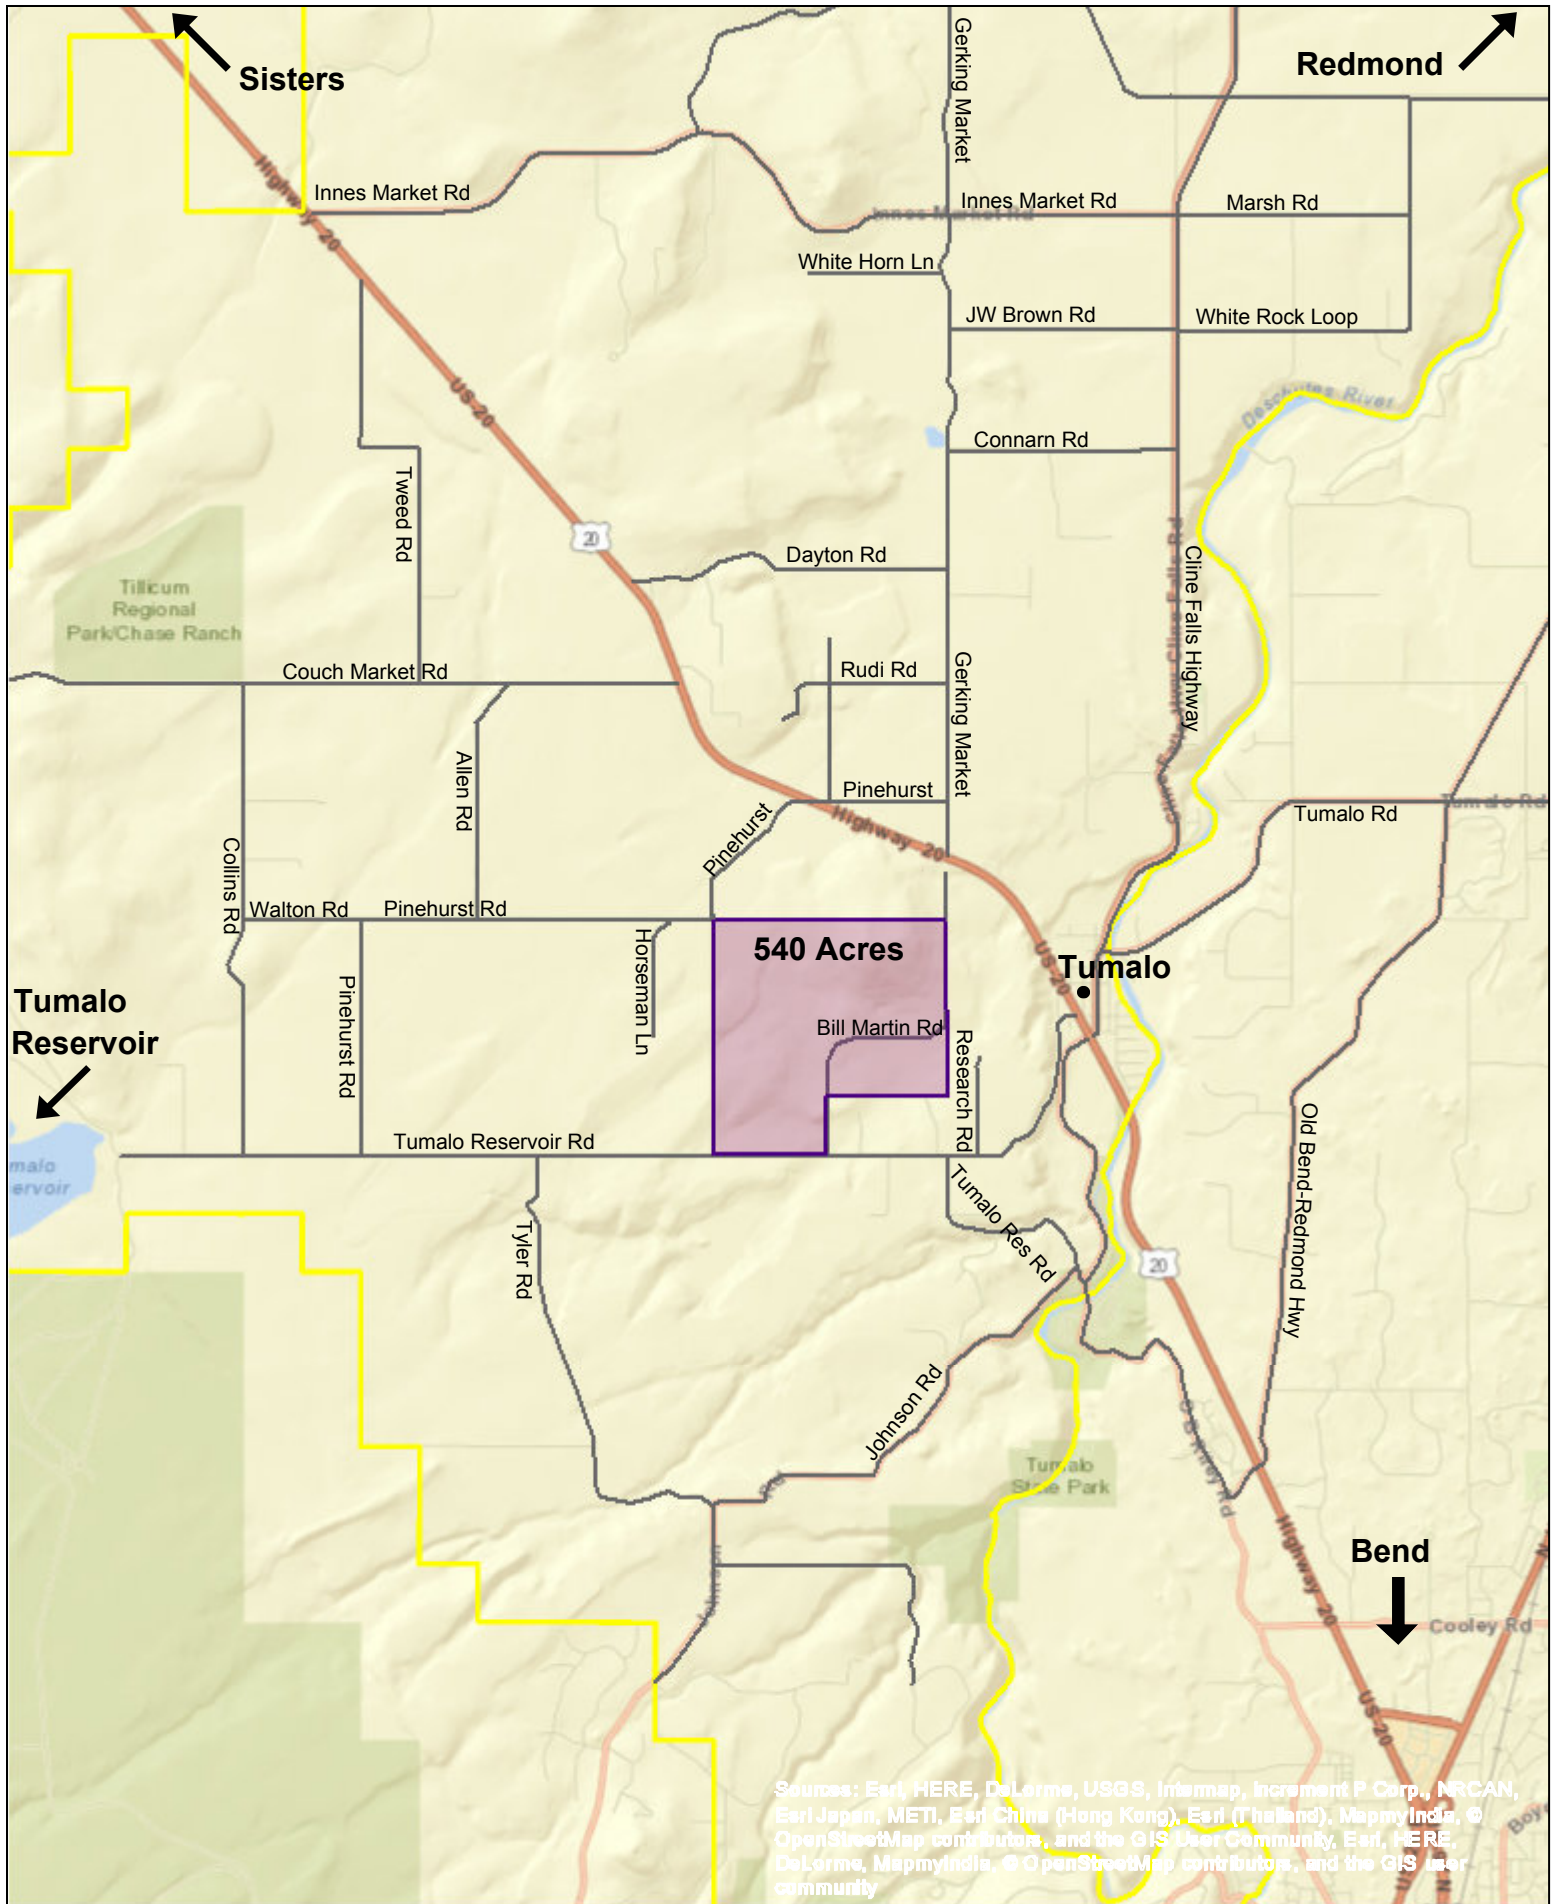

# 540 Acres

Sources: Esri, HERE, DeLorme, USGS, Intsmap, Increment P Corp., NRCAN, Esri Japan, METI, Esri China (Hong Kong), Esri (Thailand), MapmyIndia, © OpenStreetMap contributors, and the GIS User Community, Esri, HERE, DeLorme, MapmyIndia, © OpenStreetMap contributors, and the GIS user community

Author: April Harris

Organization: Tumalo Irrigation District

0 0.55 1.1 1.65 mi

Date Created: September 24, 2015